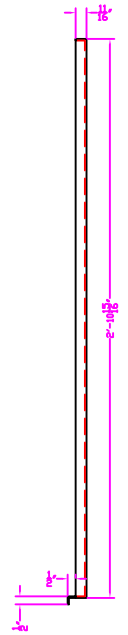

TOP FRONT PANEL

FACE UP - EDGES DOWN

SECTION VIEW

18 GAGE STEEL

BOTTOM FRONT PANEL

FACE UP - EDGES DOWN

SECTION VIEW

SCALE: 1" = 1'