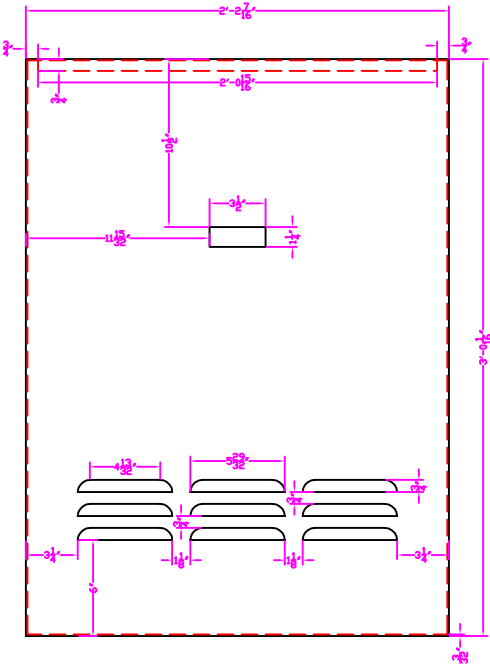

TOP FRONT PANEL

FACE UP - EDGES DOWN

SECTION VIEW

18 GAGE STEEL

BOTTOM FRONT PANEL

FACE UP - EDGES DOWN

SECTION VIEW

SCALE: 1" = 1'