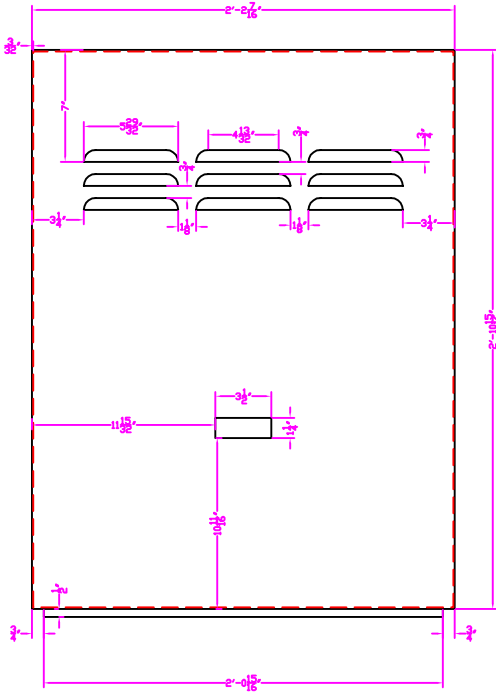

TOP FRONT PANEL

FACE UP - EDGES DOWN

SECTION VIEW

18 GAGE STEEL

BOTTOM FRONT PANEL

FACE UP - EDGES DOWN

SECTION VIEW

SCALE: 1" = 1'